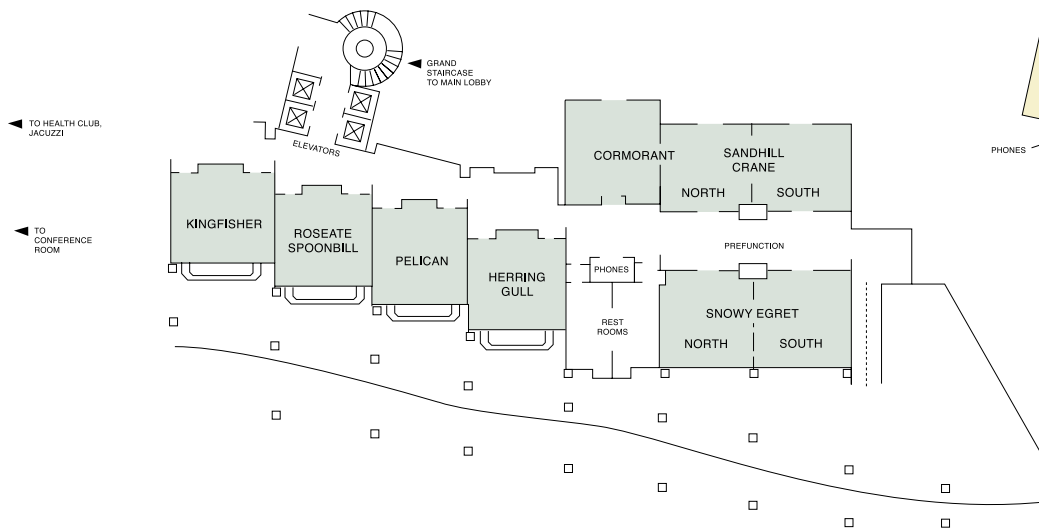

Grand Hyatt Tampa Bay

DIRECTIONS

From Tampa International Airport (1 mile): Complimentary door-to-door hotel shuttle (approximately 5-minute ride).

SECOND FLOOR

FOURTEENTH FLOOR