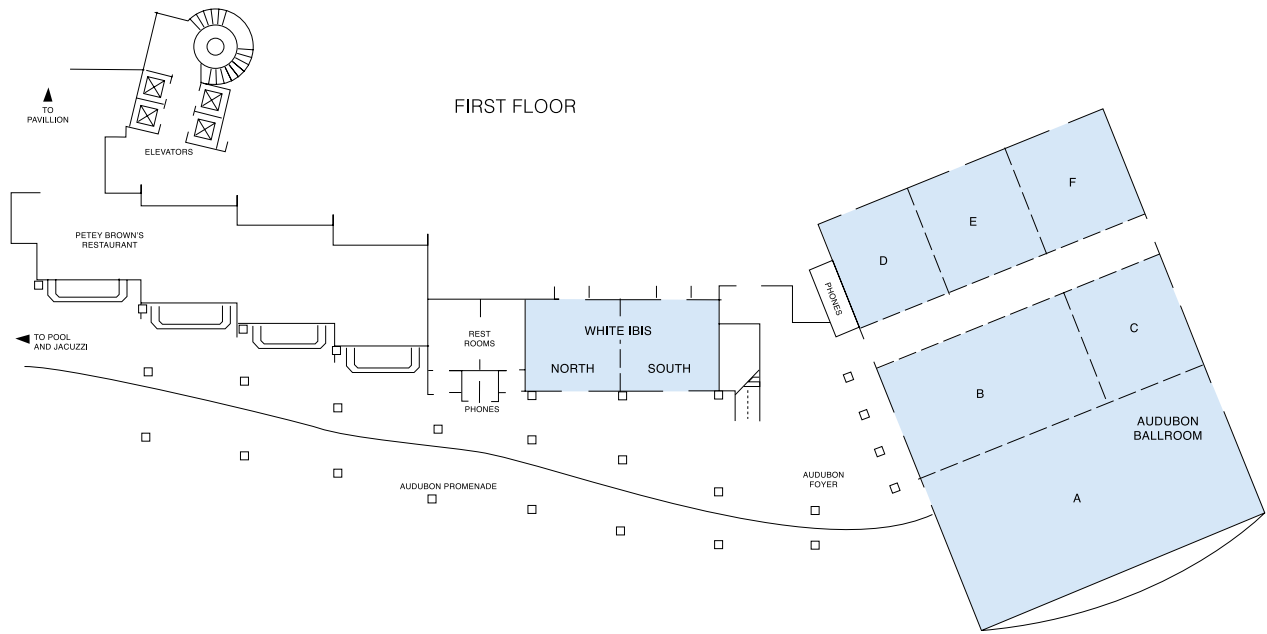

Grand Hyatt Tampa Bay

DIRECTIONS

From Tampa International Airport (1 mile): Complimentary door-to-door hotel shuttle (approximately 5-minute ride).

SECOND FLOOR

FOURTEENTH FLOOR